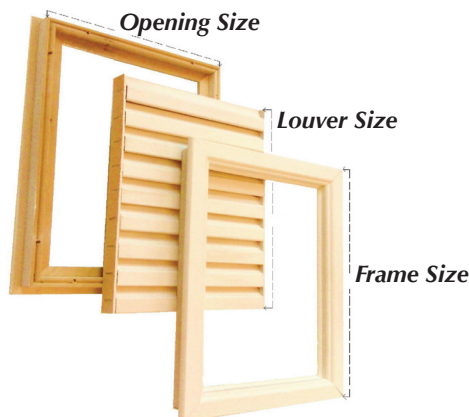

Part #	Frame Size	Cut Out Size	Louver Size	List Price
CHL0812	9.5 x 13.5	9 x 13	8 x 12	$34.00
CHL0820	9.5 x 21.5	9 x 21	8 x 20	$52.00
CHL0824	9.5 x 25.5	9 x 25	8 x 24	$61.00
CHL1206	13.5 x 7.5	13 x 7	12 x 6	$21.00
CHL1208	13.5 x 9.5	13 x 9	12 x 8	$31.00
CHL1210	13.5 x 11.5	13 x 11	12 x 10	$40.00
CHL1212	13.5 x 13.5	13 x 13	12 x 12	$45.00
CHL1214	13.5 x 15.5	13 x 15	12 x 14	$51.00
CHL1216	13.5 x 17.5	13 x 17	12 x 16	$56.00
CHL1218	13.5 x 19.5	13 x 19	12 x 18	$61.00
CHL1412	15.5 x 13.5	15 x 13	14 x 12	$53.00
CHL1416	15.5 x 17.5	15 x 17	14 x 16	$63.00
CHL1608	17.5 x 9.5	17 x 9	16 x 8	$44.00
CHL1612	17.5 x 13.5	17 x 13	16 x 12	$56.00
CHL1616	17.5 x 17.5	17 x 17	16 x 16	$77.00
CHL1620	17.5 x 21.5	17 x 21	16 x 20	$85.00
CHL1808	19.5 x 9.5	19 x 9	18 x 8	$54.00
CHL1810	19.5 x 11.5	19 x 11	18 x 10	$57.00
CHL1812	19.5 x 13.5	19 x 13	18 x 12	$60.00
CHL1818	19.5 x 19.5	19 x 19	18 x 18	$85.00
CHL1824	19.5 x 25.5	19 x 25	18 x 24	$96.00

**Custom Sizes Available Call for Details

Part #	Fits Door Size	Cut-Out Size For			List Price
		Craftmaster	Masonite	Jeldwen	
PHL20	2'-0"x6'-8"	15.5 x 24	11.75" x 24.25"	15.5" x 24"	$91.00
PHL24	2'-4"x6'-8"	17.5 x 24	15.75" x 24.25"	19.5" x 24"	$96.00
PHL26	2'-6"x6'-8"	19.5 x 24	19.5" x 24.25"	21.5" x 24"	$101.00
PHL28	2'-8"x6'-8"	21.5 x 24	21.5" x 24.25"	23.5" x 24"	$106.00
PHL210	2'-10"x6'-8"	21.5 x 24	21.75" x 24.25"	25.5" x 24"	$106.00
PHL30	3'-0"x6'-8"	23.5 x 24	23.75" x 24.25"	27.5" x 24"	$111.00

**When ordering door louvers, door manufacturer MUST be specified.

Freight 0-25 Louvers min. $30.00 or 5% 50+ Free